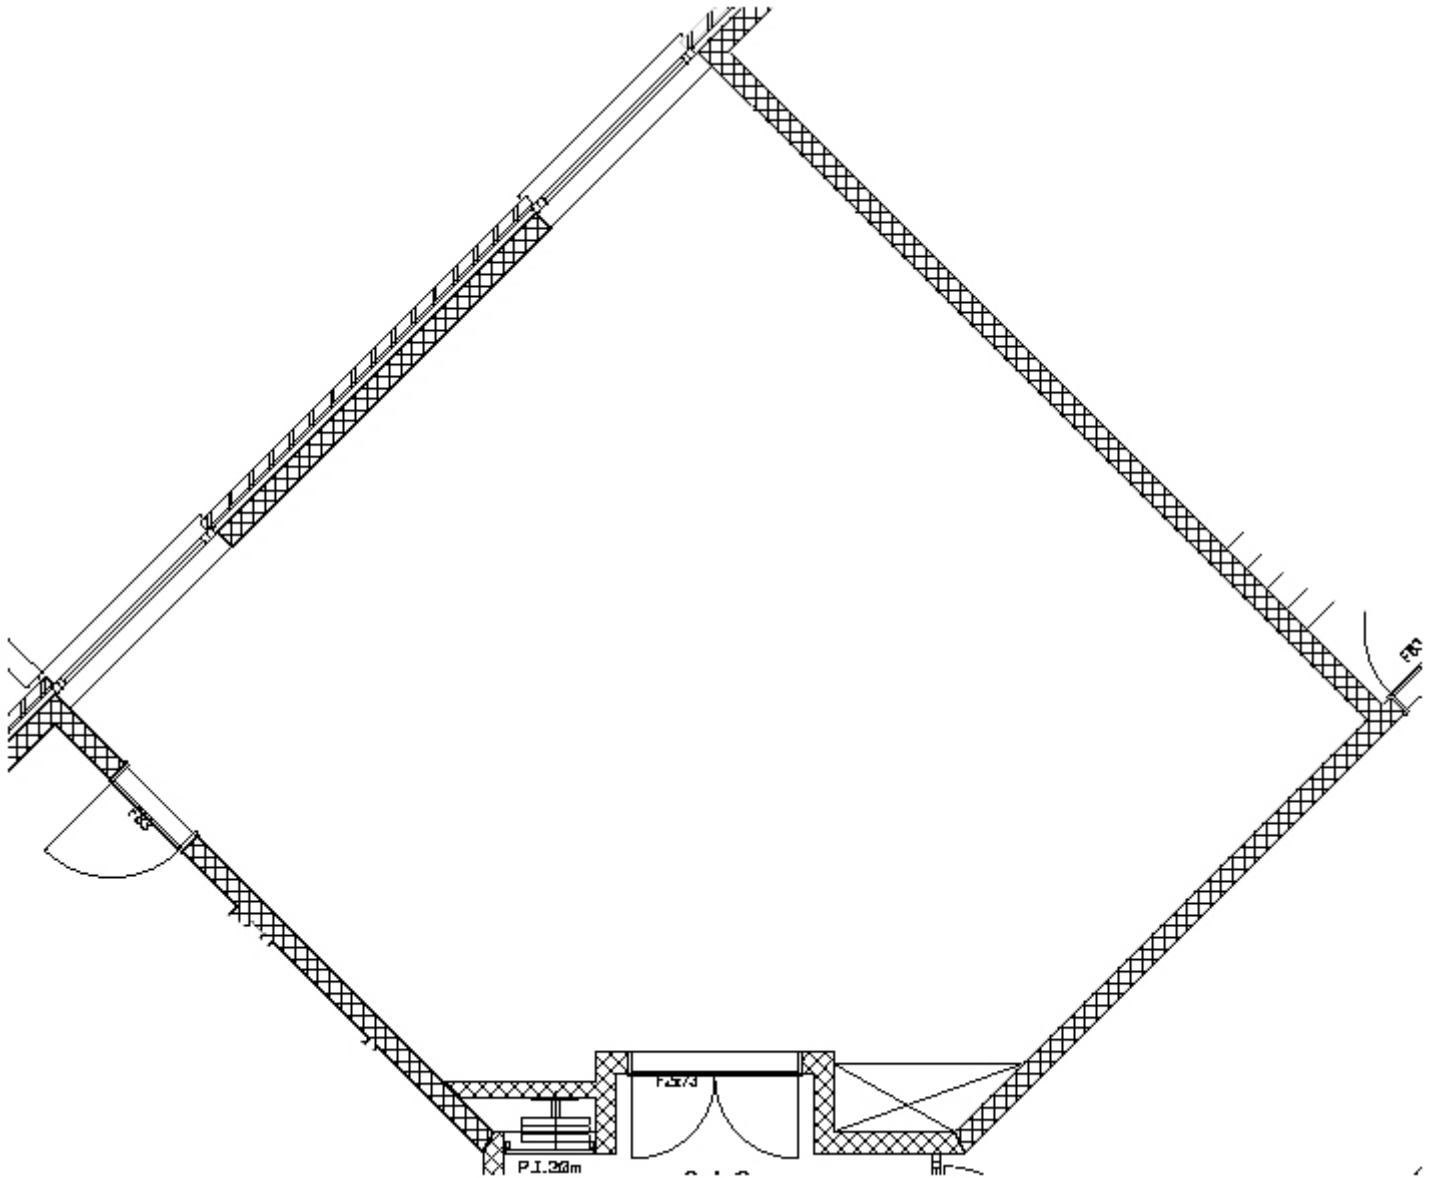

BLERIOT:

Surface	U-Shape	Cabaret	Class	Theatre	Rectangle	Banquet
66	18	18	30	40	26	30

Best Western Premier HNA Sodehotel La Woluwe
 Avenue E. Mounierlaan 5 - 1200 Brussels - Belgium - Tel: +32.2.775 25 30