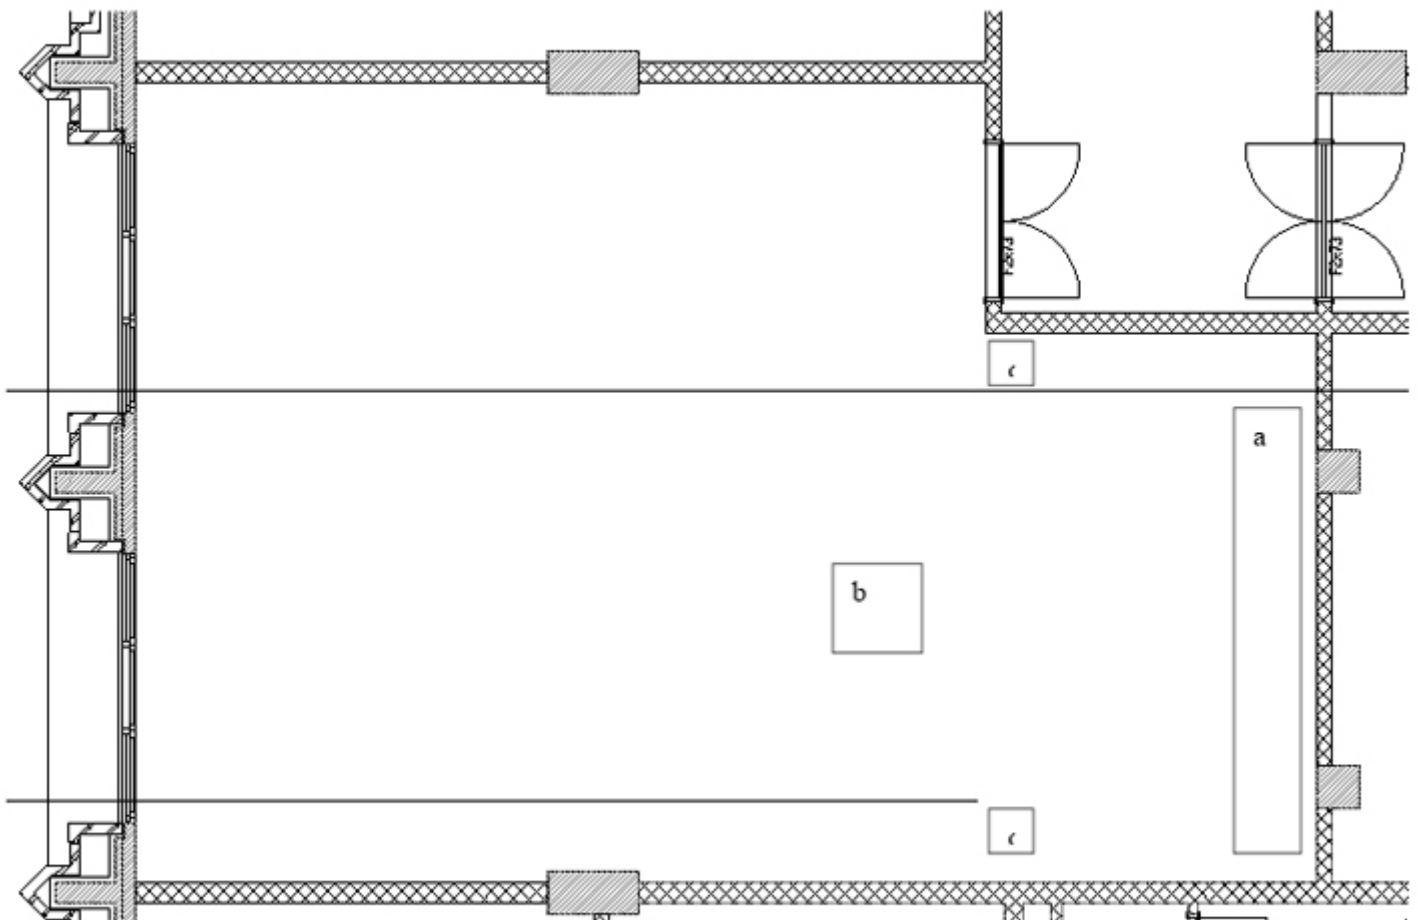

**WRIGHT:**

Surface	U-Shape	Cabaret	Class	Theatre	Rectangle	Banquet
85	24	36	40	60	30	50

**a. SCREEN**  
**b. PROJECTOR**  
**c. SOUND**

**Best Western Premier HNA Sodehotel La Woluwe**  
 Avenue E. Mounierlaan 5 - 1200 Brussels - Belgium - Tel: +32.2.775 25 30