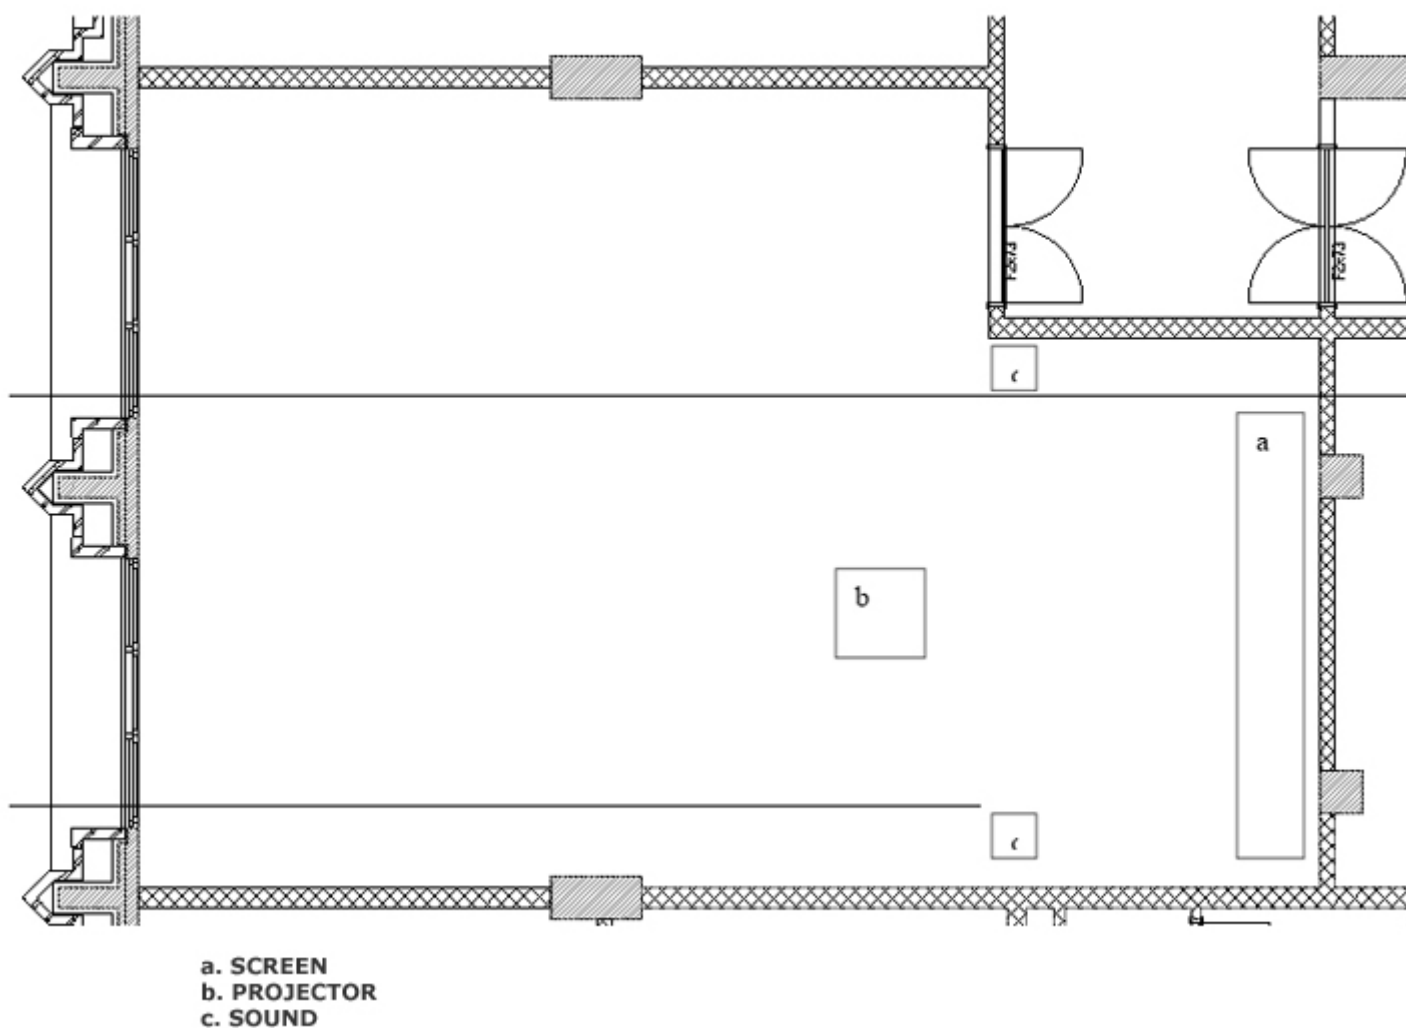

WRIGHT:

Surface	U-Shape	Cabaret	Class	Theatre	Rectangle	Banquet
85	24	36	40	60	30	50

Best Western Premier HNA Sodehotel La Woluwe
Avenue E. Mounierlaan 5 - 1200 Brussels - Belgium - Tel: +32.2.775 25 30