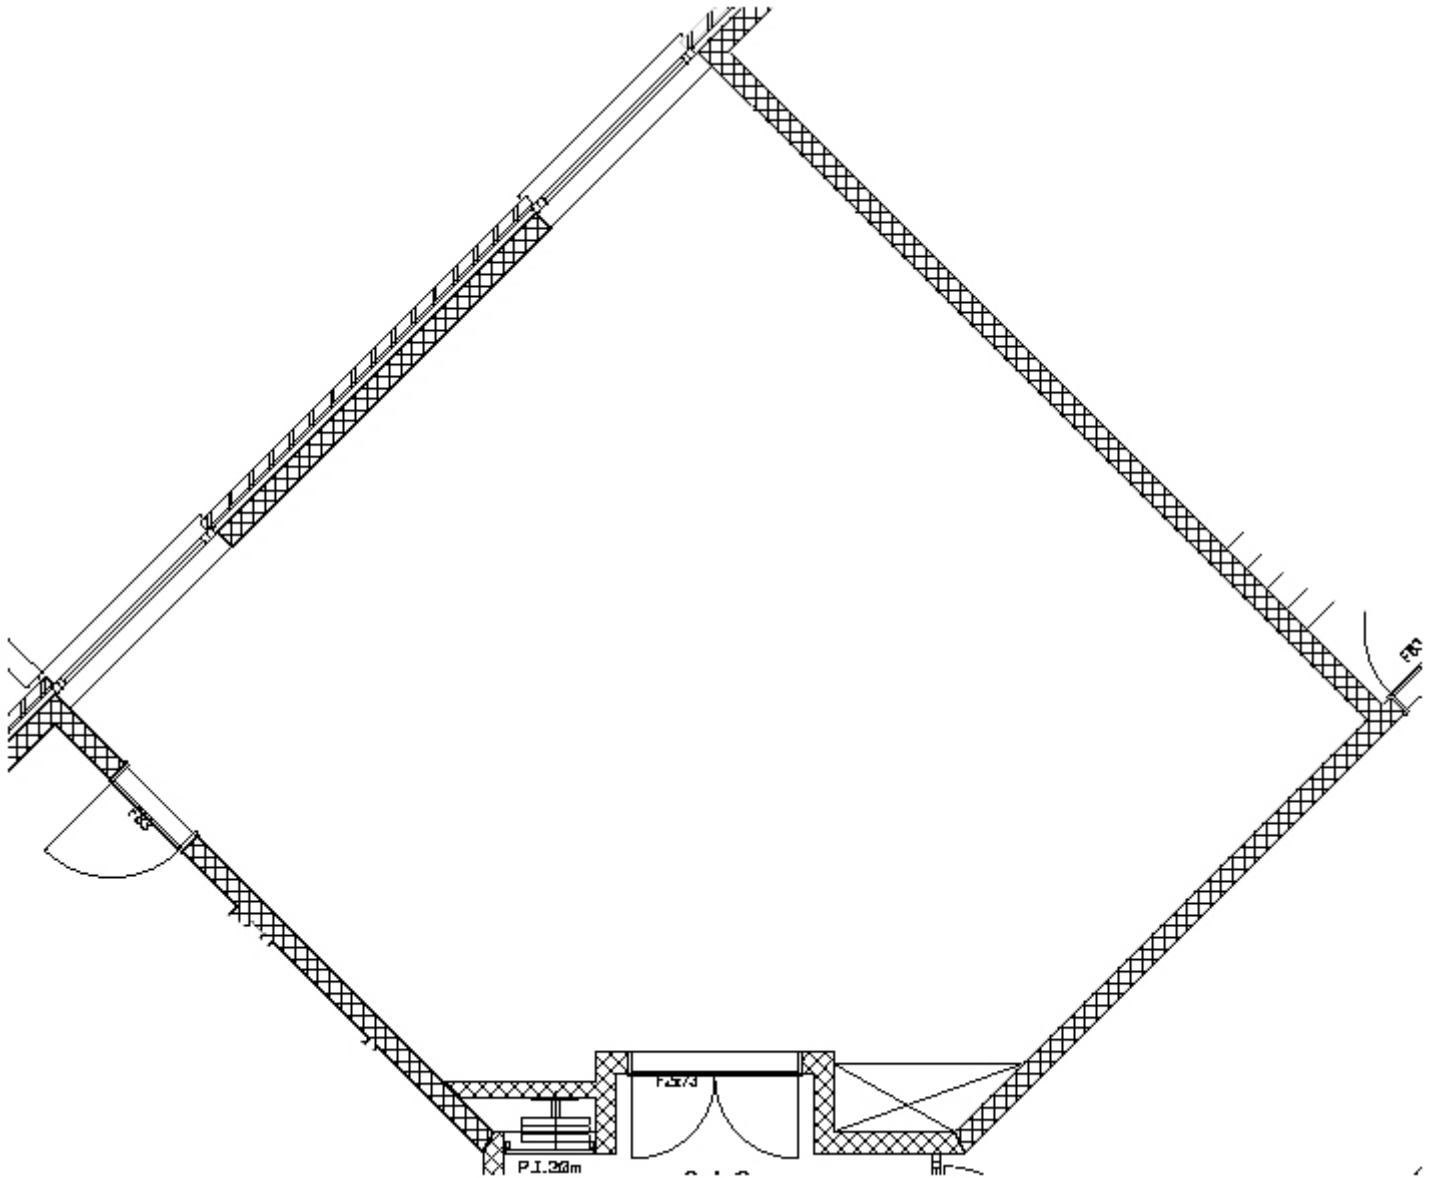

**BLERIOT:**

Surface	U-Shape	Cabaret	Class	Theatre	Rectangle	Banquet
66	18	18	30	40	26	30

**Best Western Premier HNA Sodehotel La Woluwe**  
 Avenue E. Mounierlaan 5 - 1200 Brussels - Belgium - Tel: +32.2.775 25 30